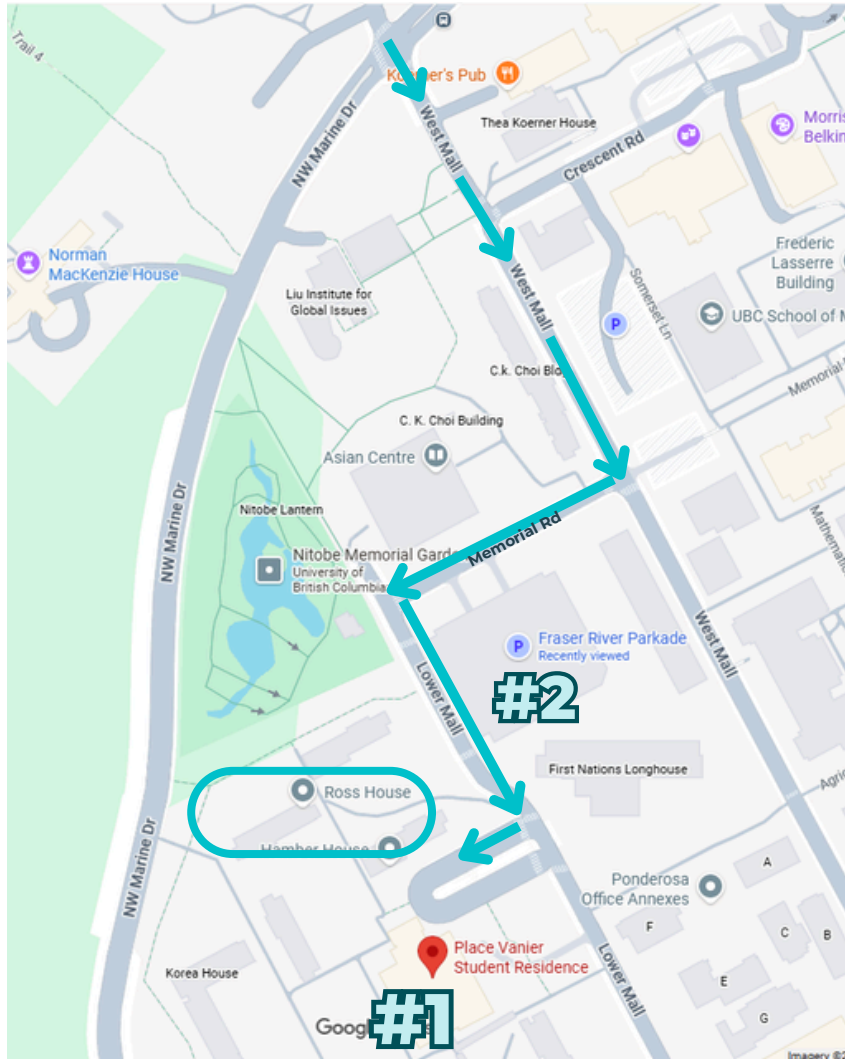

# MAPS AND DIRECTIONS

## STUDENT ACCOMODATIONS | PLACE VANIER RESIDENCE

Friday, May 22 | 4-5 PM Arrival

### Directions to Place Vanier Residence

**#1** Place Vanier Residence:  
1935 Lower Mall

**#2** Fraser River Parkade:  
6440 Memorial Rd

- From NW Marine Drive, turn onto West Mall
- Turn right onto Memorial Road
- Turn left onto Lower Mall
- Follow signs to the drop-off loop

- Students can be dropped off in front of **Place Vanier** via the loop at the entrance.
- They will check in at the **Commons Building** (the main building nearby), and will then be directed to the **Ross Building**.
- Each student will receive a room key card, which they are responsible for throughout their stay.
- **Check-in begins at 4:00 PM.**
- On Sunday, students will need to bring their bags to the **Commons Building** for storage.
- Breakfast will be provided in the **Commons Building** on both Saturday and Sunday mornings.