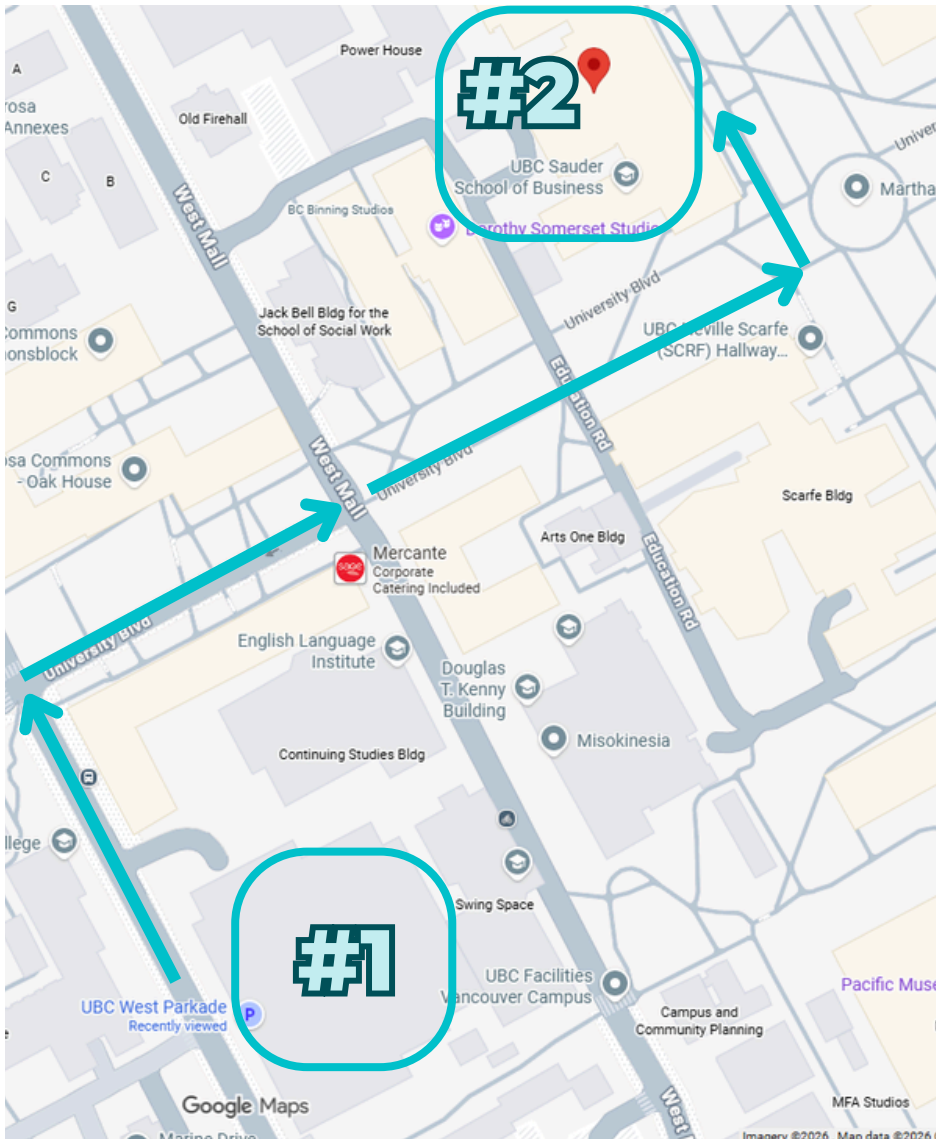

PARKING AND ARRIVAL

#1

**UBC West Parkade:
2140 Lower Mall**

DIRECTIONS TO UBC WEST PARKADE

- From NW Marine Drive, turn onto Agronomy Rd
- Turn left onto Lower Mall
- Park at UBC West Parkade — the Henry Angus Building is approximately a 5-minute walk away.

PARKING AND ARRIVAL

#1

UBC West Parkade:
2140 Lower Mall

#2

Henry Angus building:
2053 Main Mall

ARRIVING TO HENRY ANGUS BUILDING

- The Henry Angus Building is approximately a 5-minute walk away from UBC West Parkade

Upon arrival, to the Henry Angus building, please proceed to the 5th floor and a JABC Staff Member will provide your name badge and guide you to the appropriate room.