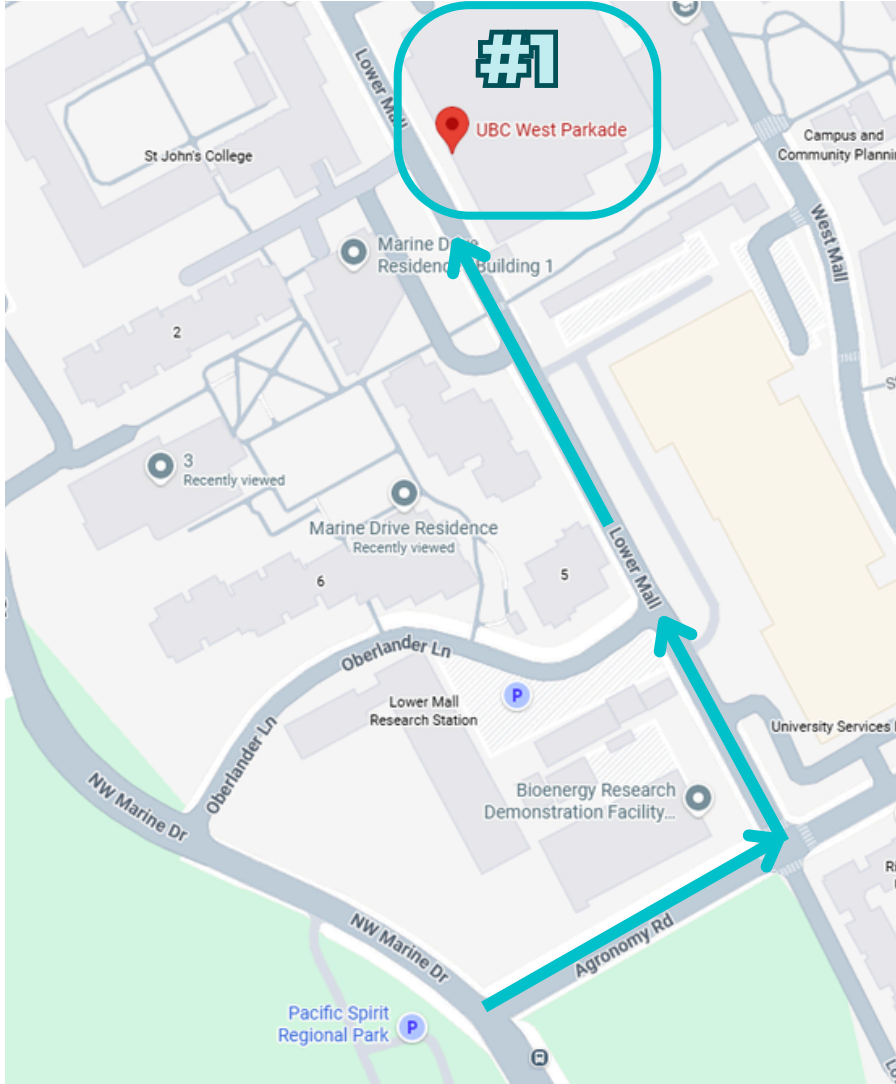

PARKING AND ARRIVAL

#1

**UBC West Parkade:
2140 Lower Mall**

DIRECTIONS TO UBC WEST PARKADE

- From NW Marine Drive, turn onto Agronomy Rd
- Turn left onto Lower Mall
- Park at UBC West Parkade — the Henry Angus Building is approximately a 5-minute walk away.

PARKING AND ARRIVAL

#1

UBC West Parkade:
2140 Lower Mall

#2

Henry Angus building:
2053 Main Mall

ARRIVING TO HENRY ANGUS BUILDING

- The Henry Angus Building is approximately a 5-minute walk away from UBC West Parkade

Upon arrival, to the Henry Angus building, please proceed to the 5th floor and a JABC Staff Member will provide your name badge and guide you to the appropriate room.